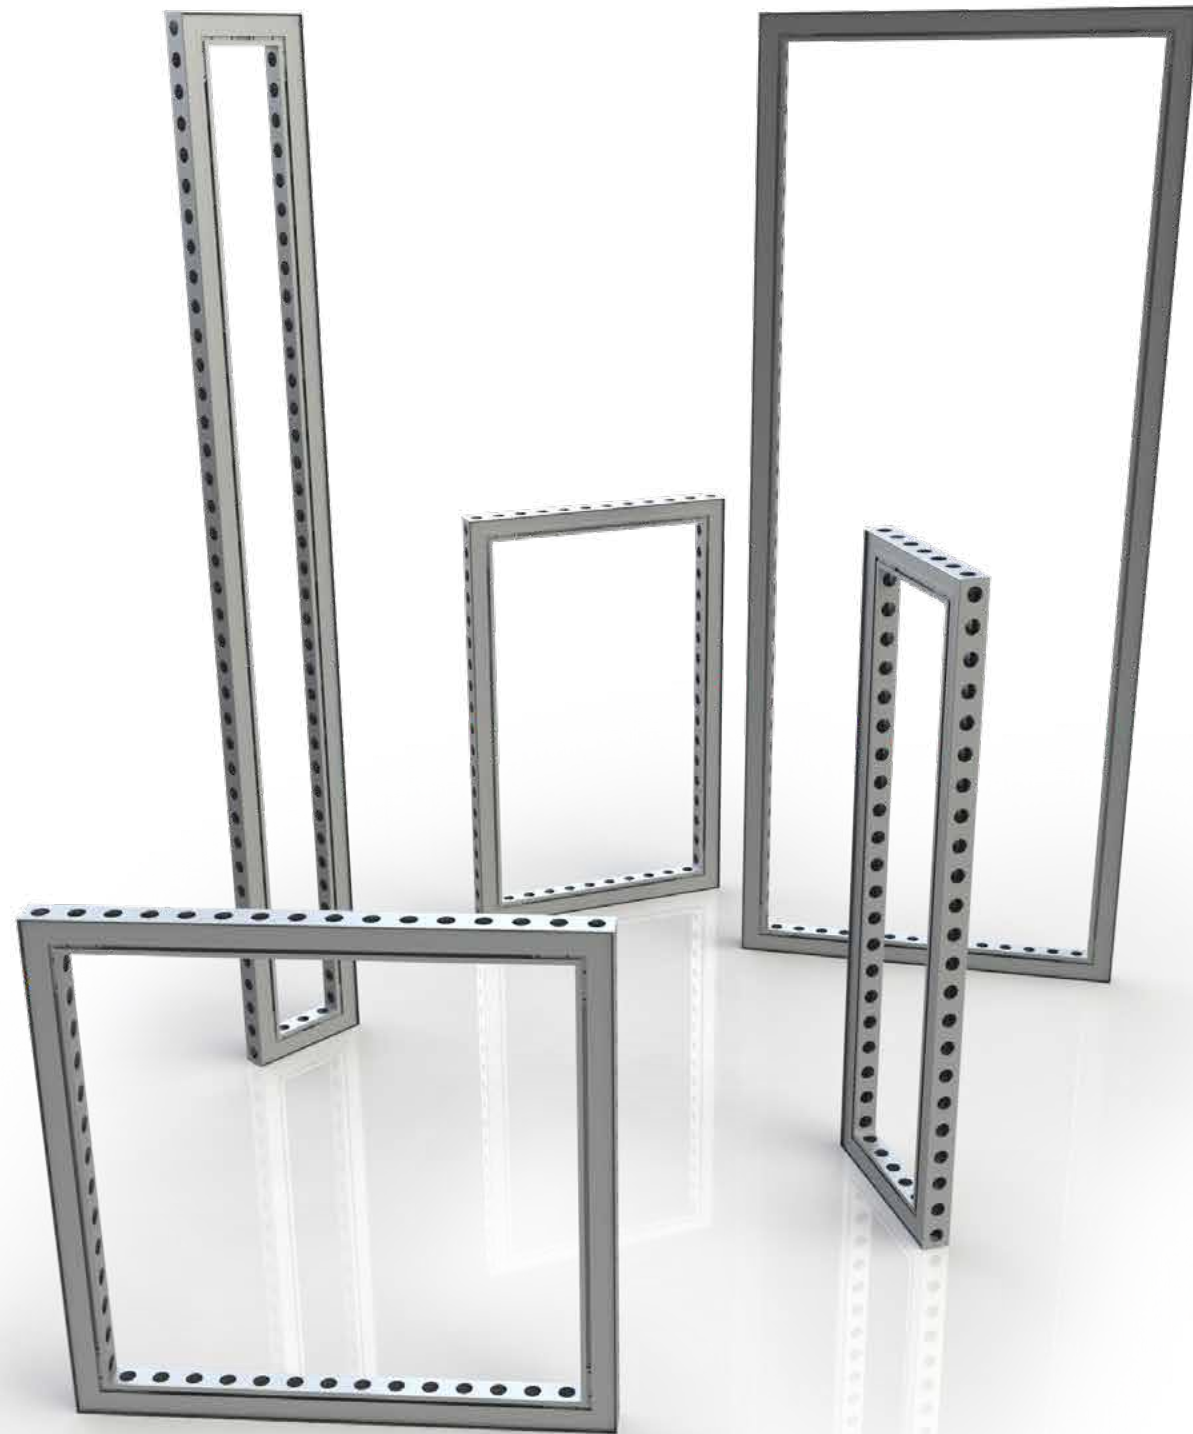

Notched corner available for continuous SEG fabrics.

Features

- Tool-free for quick installation
- Standard and custom components for unlimited design options
- Reconfigurable for changing needs
- Lightweight for easy handling
- Hard and soft surfacing options
- Compatible with entire Agam system

Each frame is held together in every corner with a **miter connector**.

How It Works

The Nexus system allows you to adjust, rearrange and reuse components as you go. Choose from our standard Sizes or customize a frame Size to meet your individual requirements.

Connecting frames is easy with a series of **in-line connectors**.

Finish off the frames with **hard** or **soft** surfacing options

Nexus Straight Frames

Custom Sizes Available

Width

Width	Height	SKU#
310 mm (12.20")	x 496 mm (19.53")	392 310_496
	x 620 mm (24.41")	392 310_620
	x 992 mm (39.06")	392 310_992
	x 1984 mm (78.11")	392 310_1984
	x 2418 mm (95.20")	392 310_2418
434 mm (17.09")	x 496 mm (19.53")	392 434_496
	x 620 mm (24.41")	392 434_620
	x 992 mm (39.06")	392 434_992
	x 1984 mm (78.11")	392 434_1984
	x 2418 mm (95.20")	392 434_2418
496 mm (19.53")	x 496 mm (19.53")	392 496_496
	x 620 mm (24.41")	392 496_620
	x 992 mm (39.06")	392 496_992
	x 1984 mm (78.11")	392 496_1984
	x 2418 mm (95.20")	392 496_2418
744 mm (29.29")	x 496 mm (19.53")	392 744_496
	x 620 mm (24.41")	392 744_620
	x 992 mm (39.06")	392 744_992
	x 1984 mm (78.11")	392 744_1984
	x 2418 mm (95.20")	392 744_2418
992 mm (39.06")	x 496 mm (19.53")	392 992_496
	x 620 mm (24.41")	392 992_620
	x 992 mm (39.06")	392 992_992
	x 1984 mm (78.11")	392 992_1984
	x 2418 mm (95.20")	392 992_2418
1178 mm (46.38")	x 496 mm (19.53")	392 1178_496
	x 620 mm (24.41")	392 1178_620
	x 992 mm (39.06")	392 1178_992
	x 1984 mm (78.11")	392 1178_1984
	x 2418 mm (95.20")	392 1178_2418