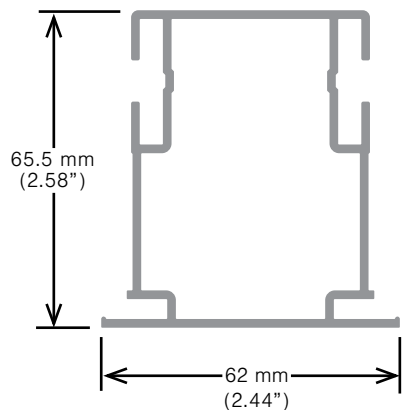

Tool-Free, Easy to Install Frame System

With Nexus, you can build pre-engineered, modular structures with ease. Interconnecting frames come in standard and custom Sizes allowing for full flexibility of design, scope and scale.

Notched corner available for continuous SEG fabrics.