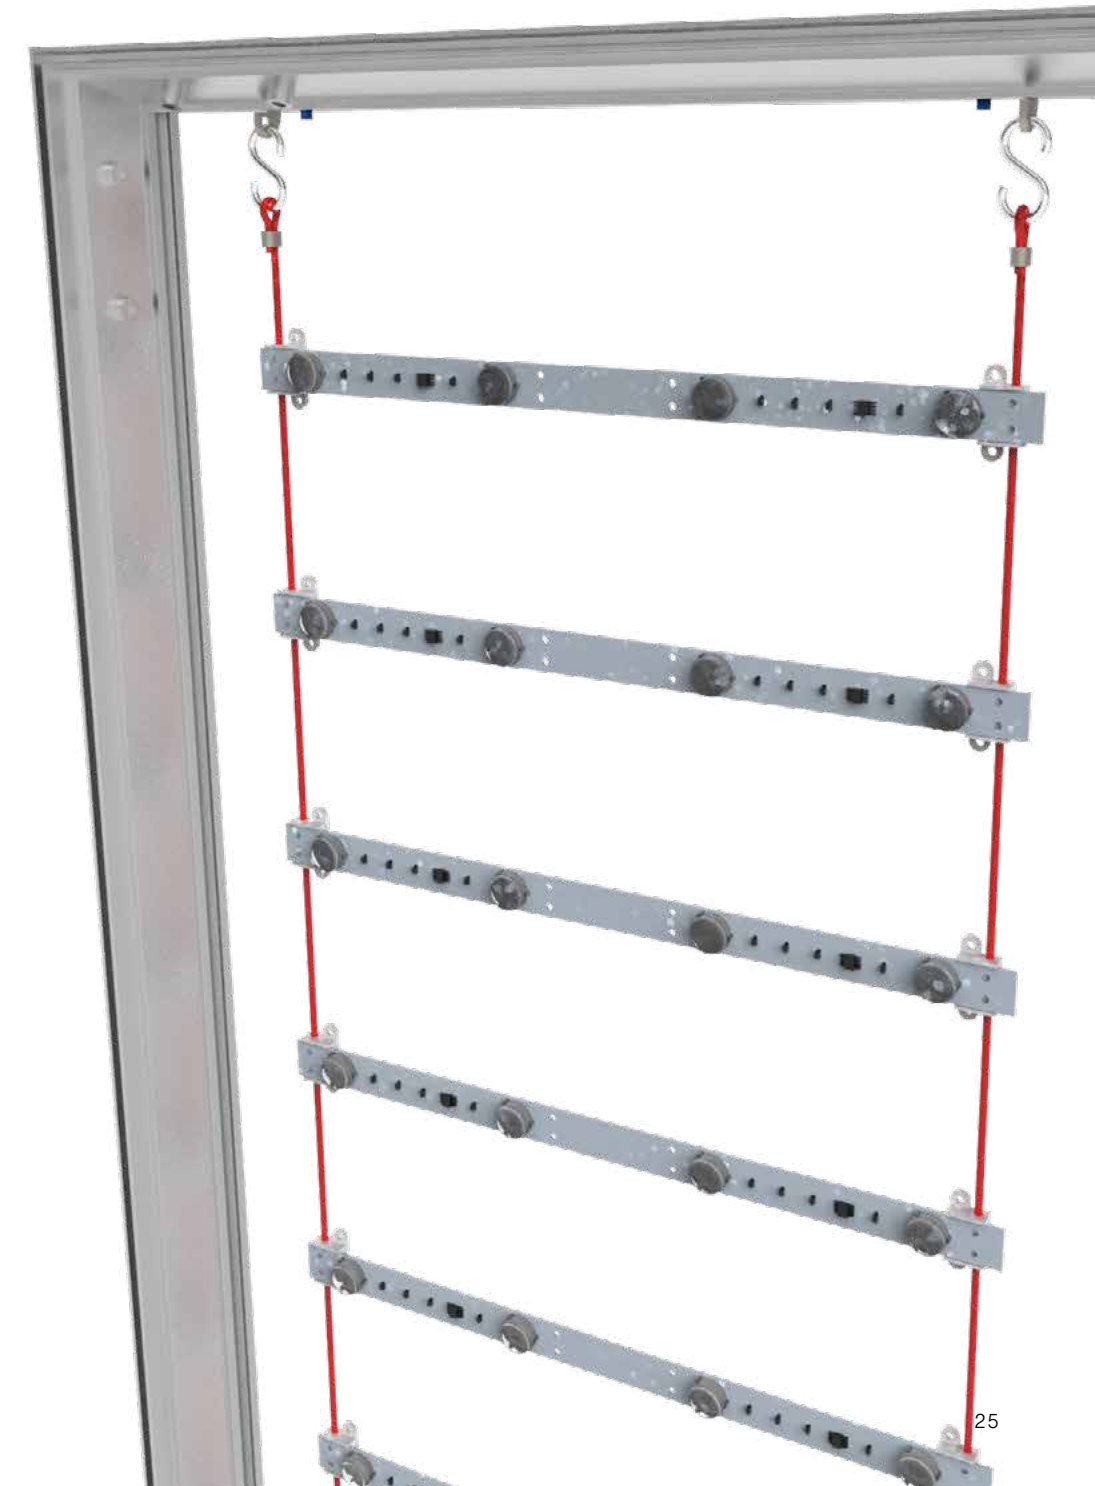

Lightboxes

Custom Sizes Available

Width

992 MM (39.06")

Height

x 2418 mm (95.20")

SKU#

391 LB 992_2418

1178 MM (46.38")

Height

x 2418 mm (95.20")

SKU#

391 LB 1178_2418

Single-sided

Rigid or fabric backer

Full, edge-to-edge light