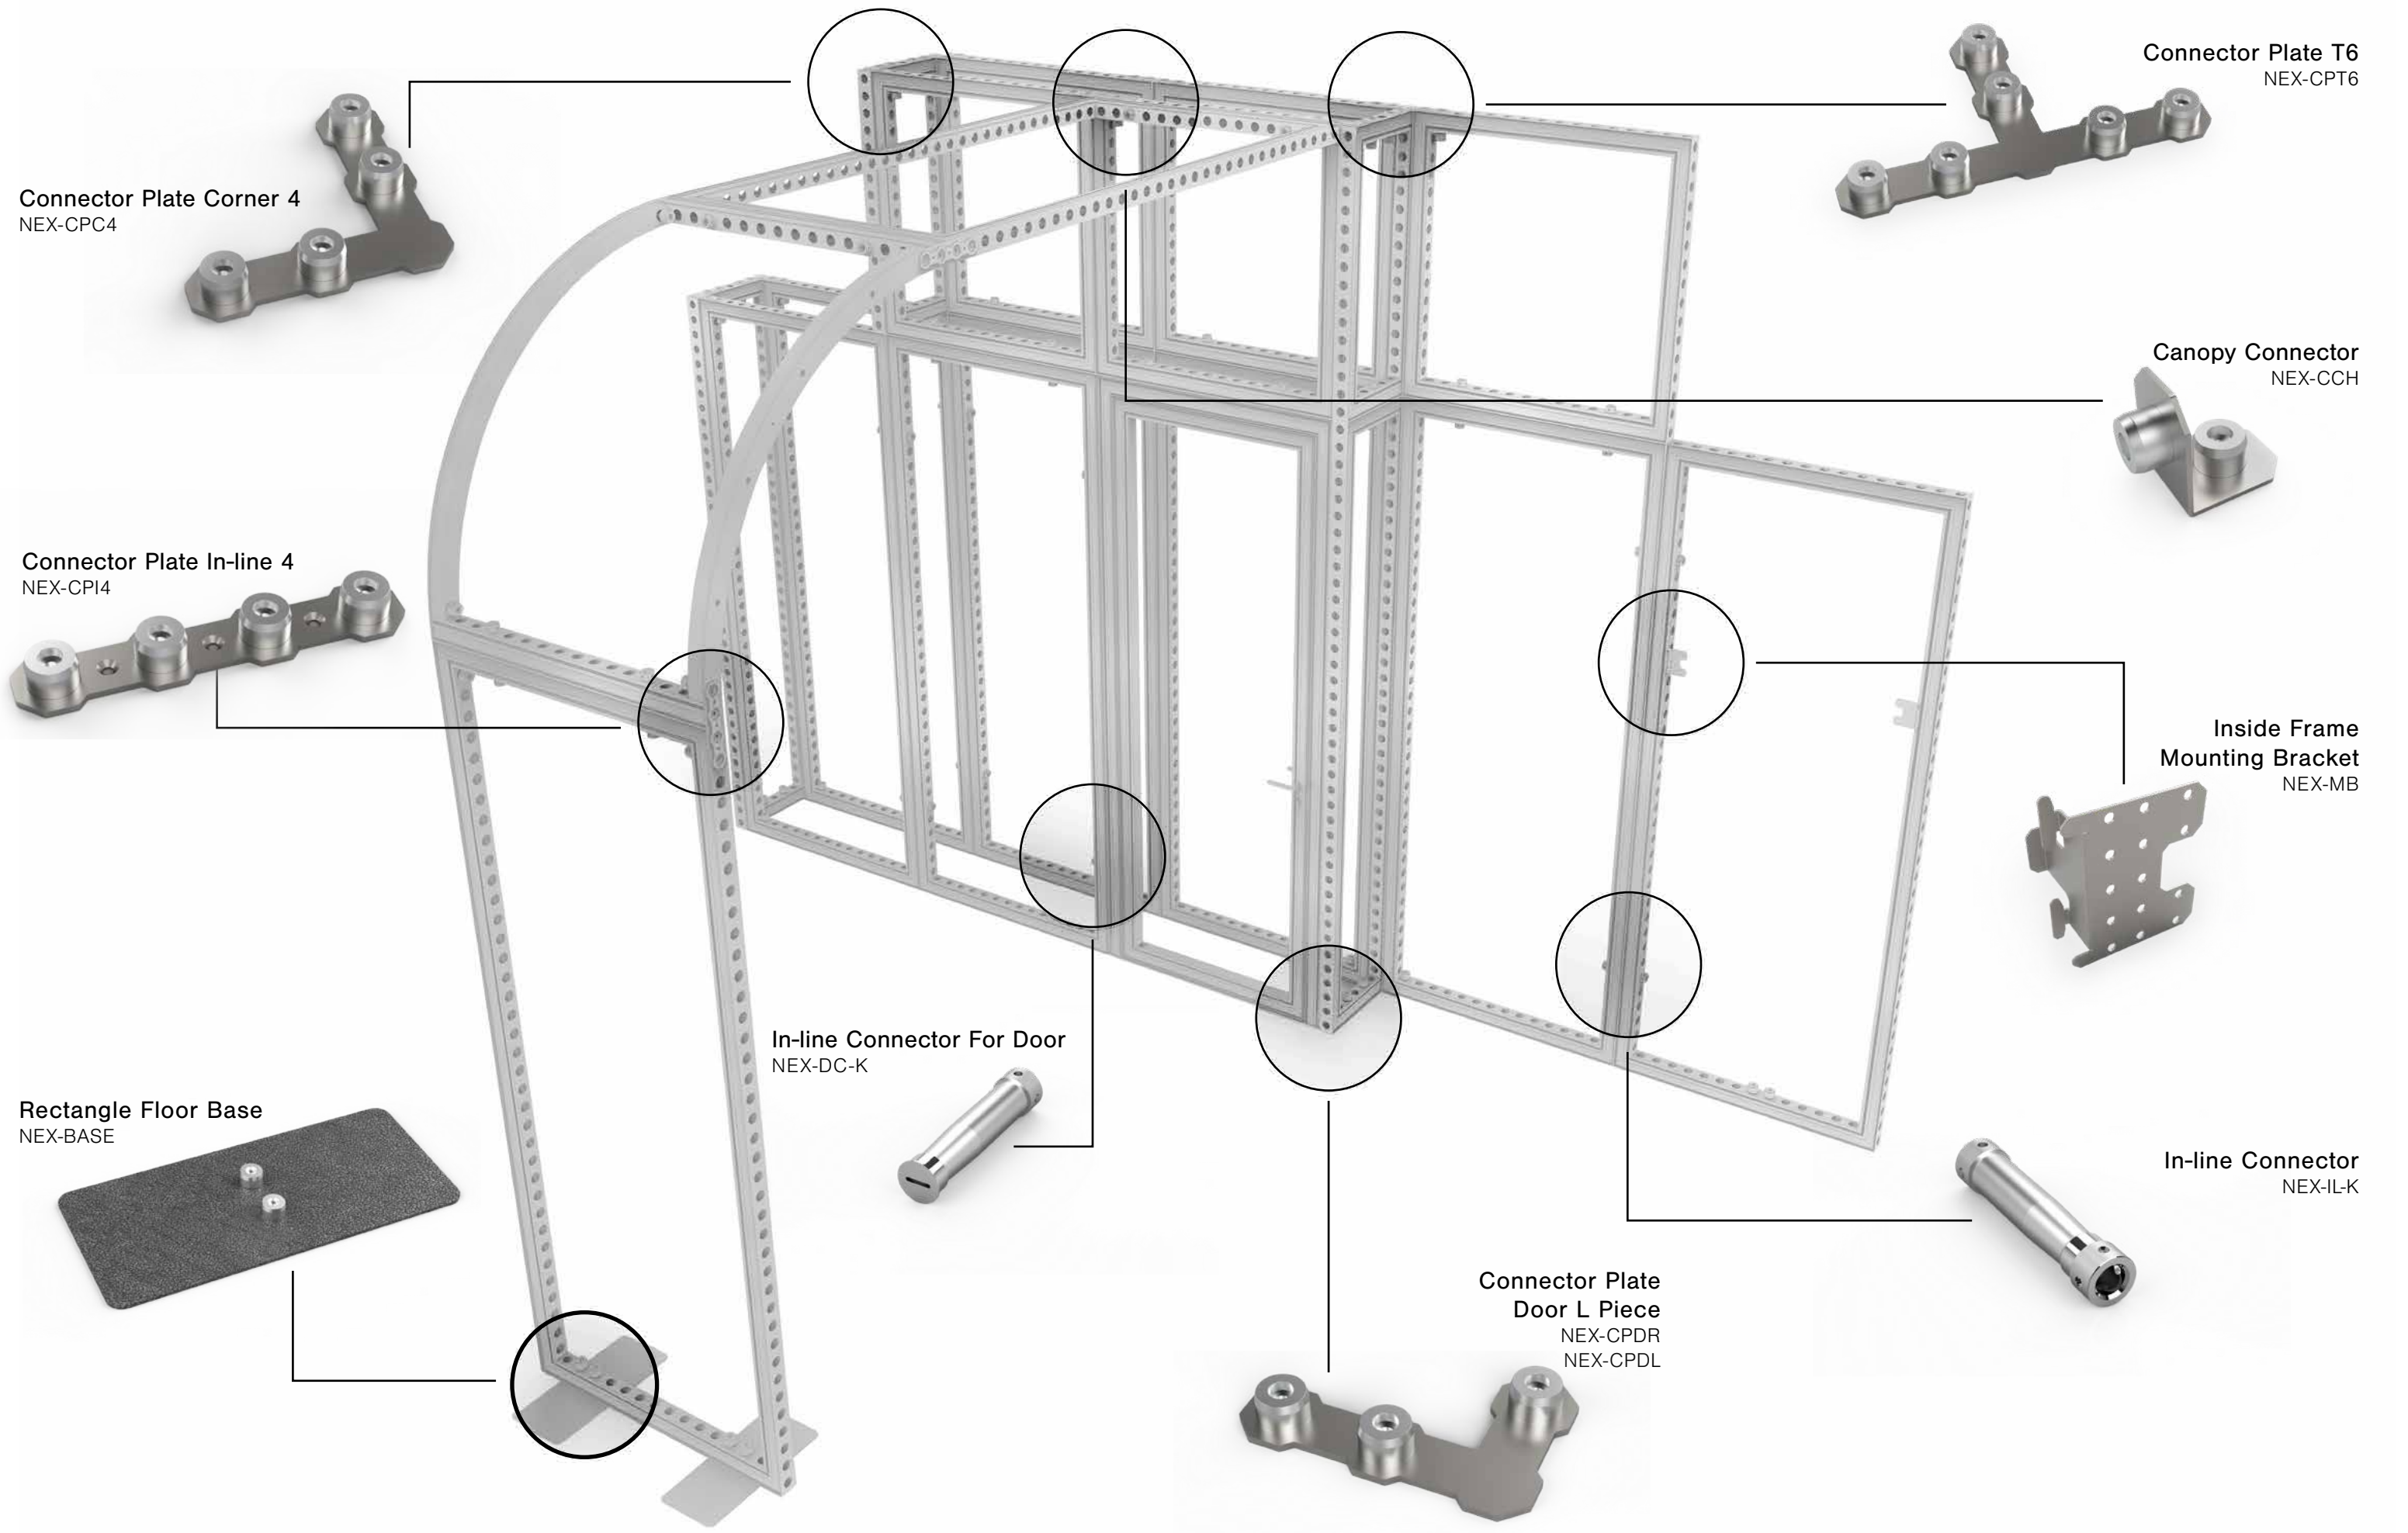

Connector Plate Door L Piece
NEX-CPDR
NEX-CPDL

Connector Plate T6
NEX-CPT6

Canopy Connector
NEX-CCH

Inside Frame Mounting Bracket
NEX-MB

In-line Connector
NEX-IL-K

NEXUS Vue™

Elegant Frame Design that Lets in the Light

Use Nexus Vue with our standard Nexus frames to create openness to your structures. Vue frames are perfect for bringing light into conference rooms and offices.

Vue Gasket

Features

- Use as full frames, clerestory, or traditional windows
- Accepts 1/4" thick or 1/8" thick glass or acrylic
- Two types of hardware depending on desired aesthetic
- Seamlessly connects to standard Nexus frames
- Apply graphic treatments for semi-private look
- Powder coat to practically any color