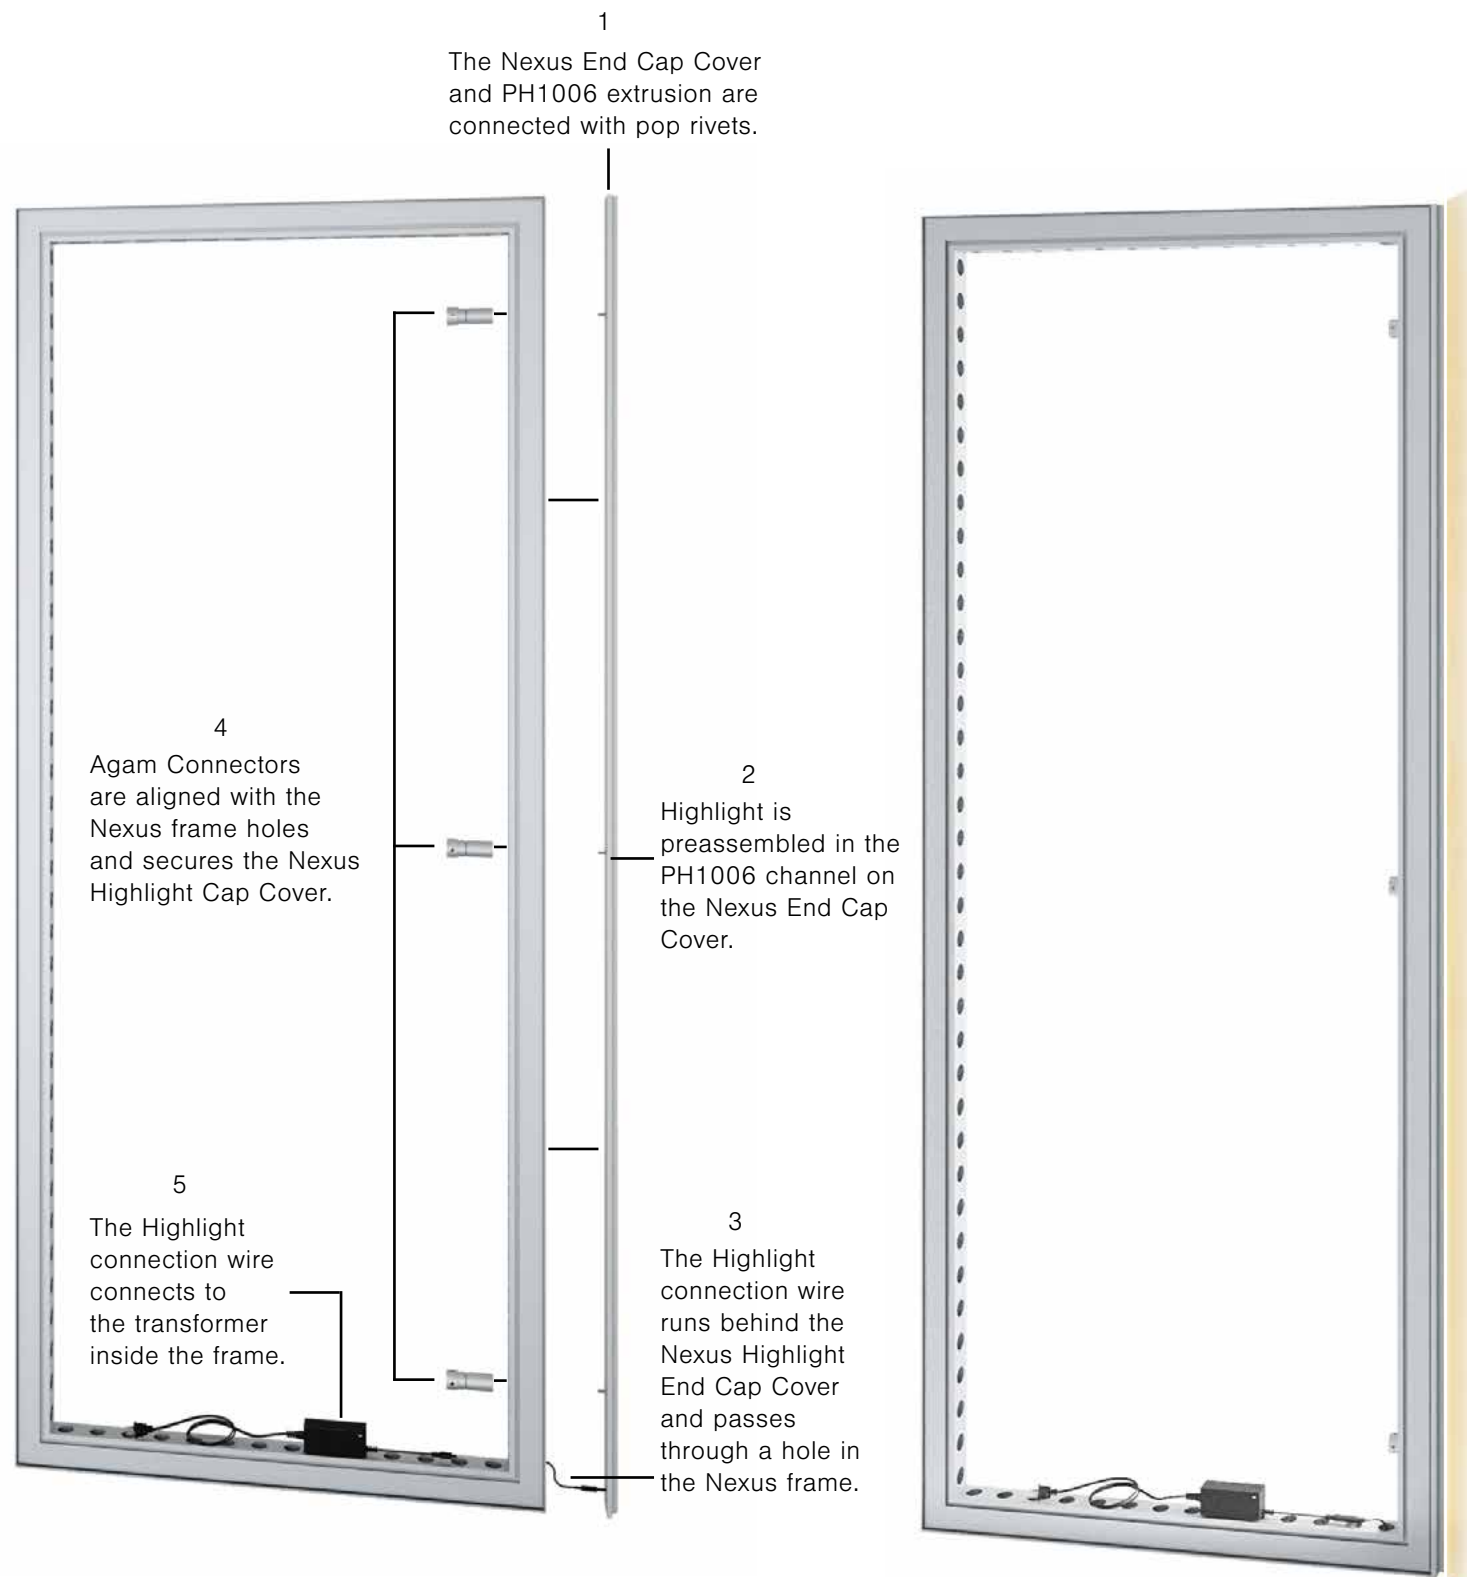

Nexus Highlight End Cap Cover System

Nexus & Vue Corner Posts & End Cap

Multi Corner Post	Length	SKU#
	1219 mm (48.00")	
	2438 mm (96.00")	
	3048 mm (120.00")	
120° Corner Post	Length	SKU#
	4927.6 mm (194.00")	E-NEXUS-120
135° Corner Post	Length	SKU#
	4927.6 mm (194.00")	E-NEXUS-135
90° Corner Post	Length	SKU#
	1219 mm (48.00")	1003 90 POST 4'
	2438 mm (96.00")	1003 90 POST 8'
	3048 mm (120.00")	1003 90 POST 10'