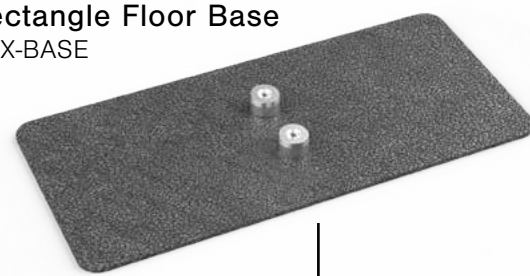

Center Canopy Reinforcing Plate

Size (w x h x d)
852 x 57 x 24 mm
33.53 x 2.24 x 0.93"

SKU#
NEX-CP-I6-B-P

Connector Plate Corner 4
NEX-CPC4

Connector Plate In-line 4
NEX-CPI4

Rectangle Floor Base
NEX-BASE

In-line Connector For Door
NEX-DC-K