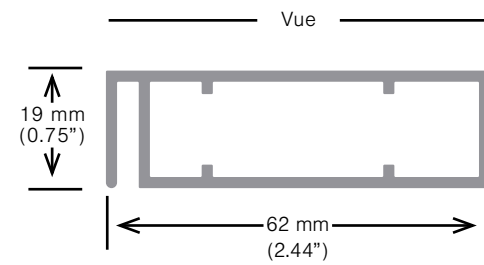

NEXUS Vue™

Elegant Frame Design that Lets in the Light

Use Nexus Vue with our standard Nexus frames to create openness to your structures. Vue frames are perfect for bringing light into conference rooms and offices.

Features

- Use as full frames, clerestory, or traditional windows
- Accepts 1/4" thick or 1/8" thick glass or acrylic
- Two types of hardware depending on desired aesthetic
- Seamlessly connects to standard Nexus frames
- Apply graphic treatments for semi-private look
- Powder coat to practically any color