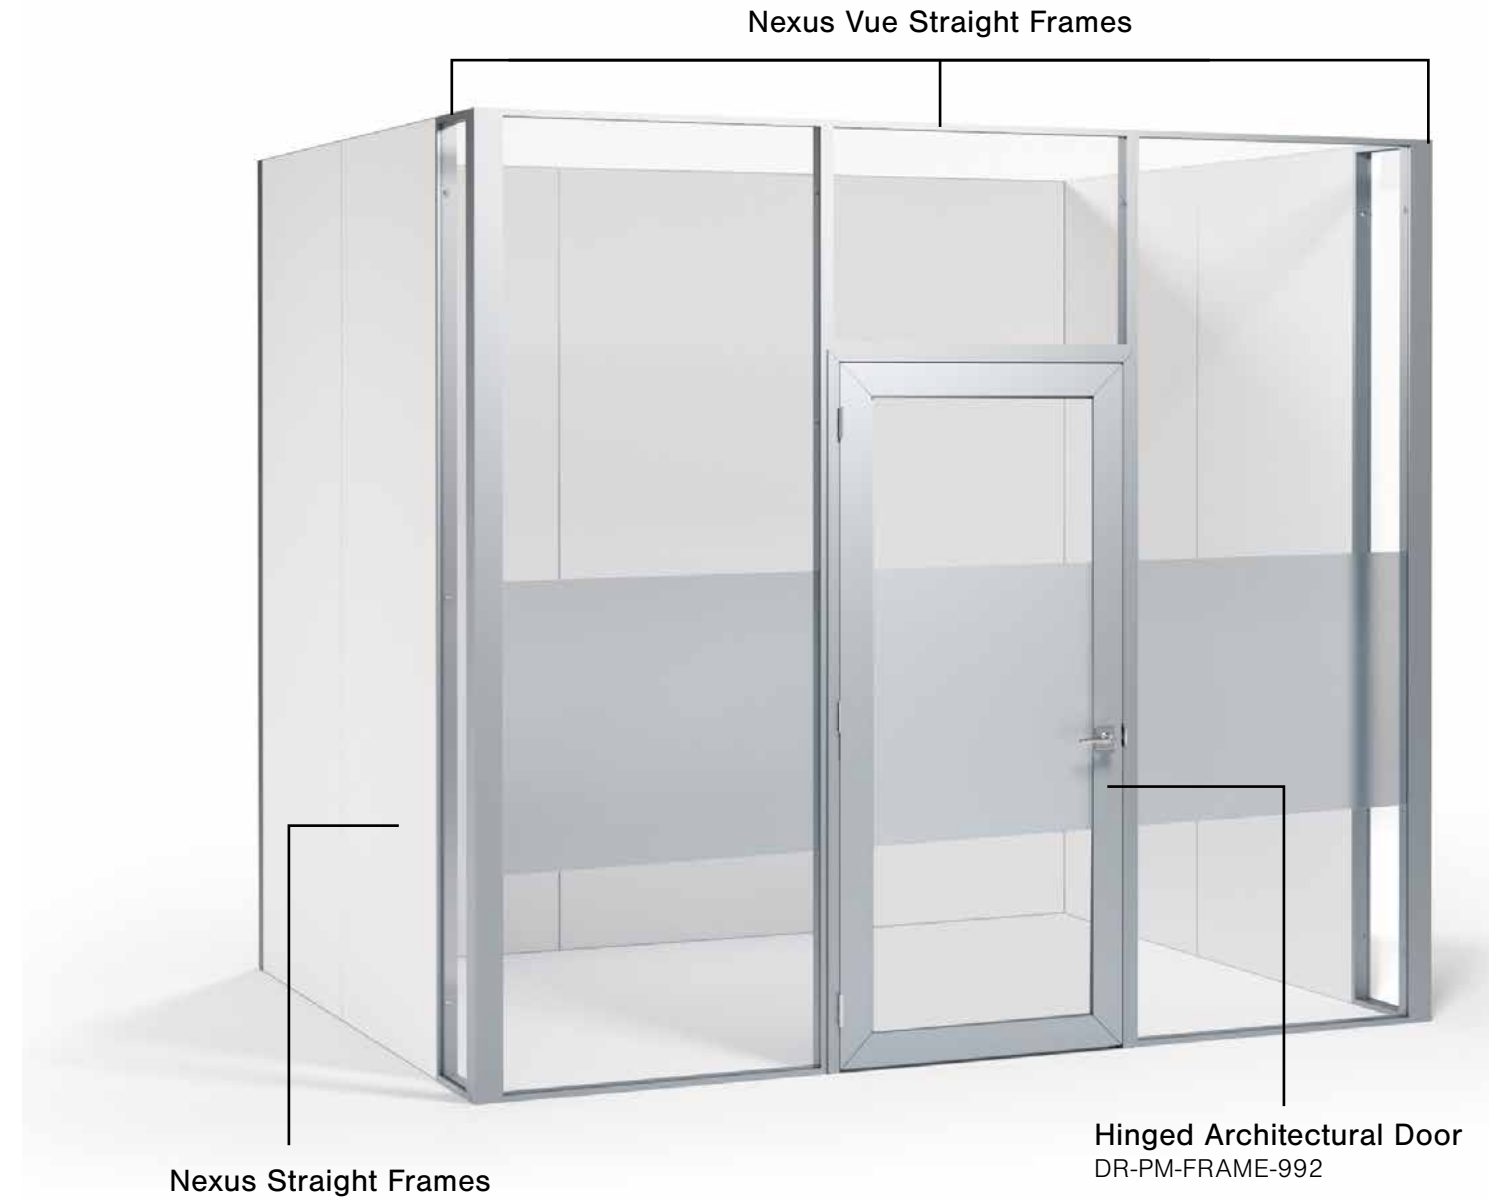

Nexus Door Frames

Pivot		
Width	Height	SKU#
992 mm (39.06")	x 2418 mm (95.20")	NEX-D992
1178 mm (46.38")	x 2418 mm (95.20")	NEX-D1178

Sliding		
Width	Height	SKU#
992 mm (39.06")	x 2418 mm (95.20")	NEX-SDOOR-992
1178 mm (46.38")	x 2418 mm (95.20")	NEX-SDOOR-1178

Hinged		
Width	Height	SKU#
992 mm (39.06")	x 2418 mm (95.20")	NEX-2-DOOR-WH-SC
Custom Sizes Available		

Hinged Architectural Door		
Width	Height	SKU#
992 mm (39.06")	x 2418 mm (95.20")	DR-PM-FRAME-992

Nexus Vue Featuring Hinged Architectural Door