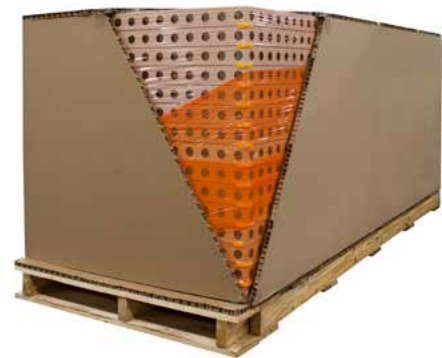

Assembled
Fully assembled frames

Custom Tie Down Skid
Fully assembled frames tied down

Wooden Crate
Unassembled frames and parts

Custom Applications

Custom Sizes & Shapes Available

Headquartered and manufactured in the USA, Agam is one of the largest wholesale, aluminum-based exhibit manufacturers in the US. With over 130 proprietary extrusions, our Nexus tool-free wall system, and the best equipped plant in the industry, we can realize practically any design. Off-the-shelf or custom, our turnaround times are unmatched. With our 115,000 square foot facility, we have plenty of space for manufacturing, staging and storage.