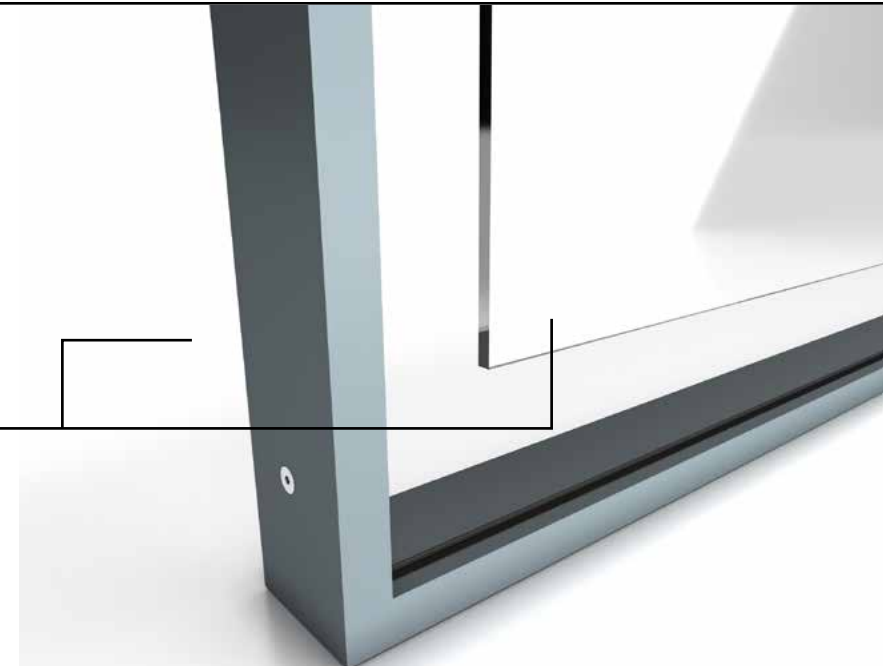

Use Nexus Vue with our standard Nexus frames to create openness to your structures. Vue frames are perfect for bringing light into conference rooms and offices.

Vue Gasket

Features

- Use as full frames, clerestory, or traditional windows
- Accepts 1/4" thick or 1/8" thick glass or acrylic
- Two types of hardware depending on desired aesthetic
- Seamlessly connects to standard Nexus frames
- Apply graphic treatments for semi-private look
- Powder coat to practically any color

How It Works

Nexus Vue seamlessly integrates with standard Nexus frames and attaches with compatible hardware. Standard Sizes match Nexus and custom Sizes are also available.

Options for **glass** or **acrylic** at 1/8" and 1/4" thicknesses