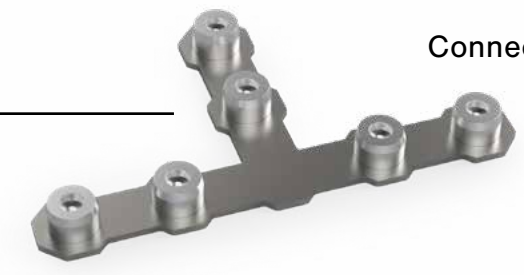

Connector Plate T6
NEX-CPT6