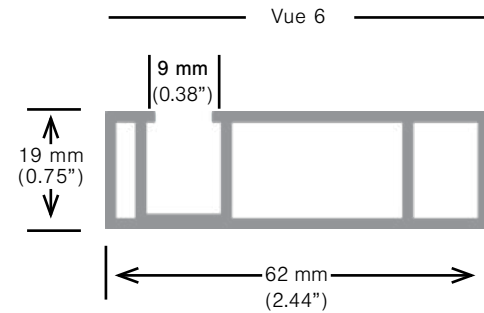

NEXUS Vue™

Elegant Frame Design that Lets in the Light

Use Nexus Vue with our standard Nexus frames to create openness to your structures. Vue frames are perfect for bringing light into conference rooms and offices.

Features

- Use as full frames, clerestory, or traditional windows
- Accepts 1/4" thick or 1/8" thick glass or acrylic
- Two types of hardware depending on desired aesthetic
- Seamlessly connects to standard Nexus frames
- Apply graphic treatments for semi-private look
- Powder coat to practically any color