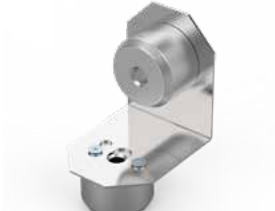

SKU#
NEX-BASE

T Bracket Frame Connector

Size (w x h x d)
72 x 55 x 62 mm
2.83 x 2.17 x 2.44"

SKU#
NEX-TBRACK

Canopy Connector

Size (w x h x d)
84 x 55 x 65 mm
3.29 x 2.17 x 2.56"

SKU#
NEX-CCH

90 Degree Connector

Size (w x h)
54 x 44 x 74 mm
2.13 x 1.73 x 2.91"

SKU#
NEX-90CONN

Eyehook Straight

Size (w x h x d)
45 x 113 x 21 mm
1.77 x 4.45 x 0.83"

SKU#
NEX-EYEV1

Nexus Accessories

Eyehook In-line

Size (w x h x d)
45 x 113 x 3 mm
1.77 x 4.45 x 0.12"