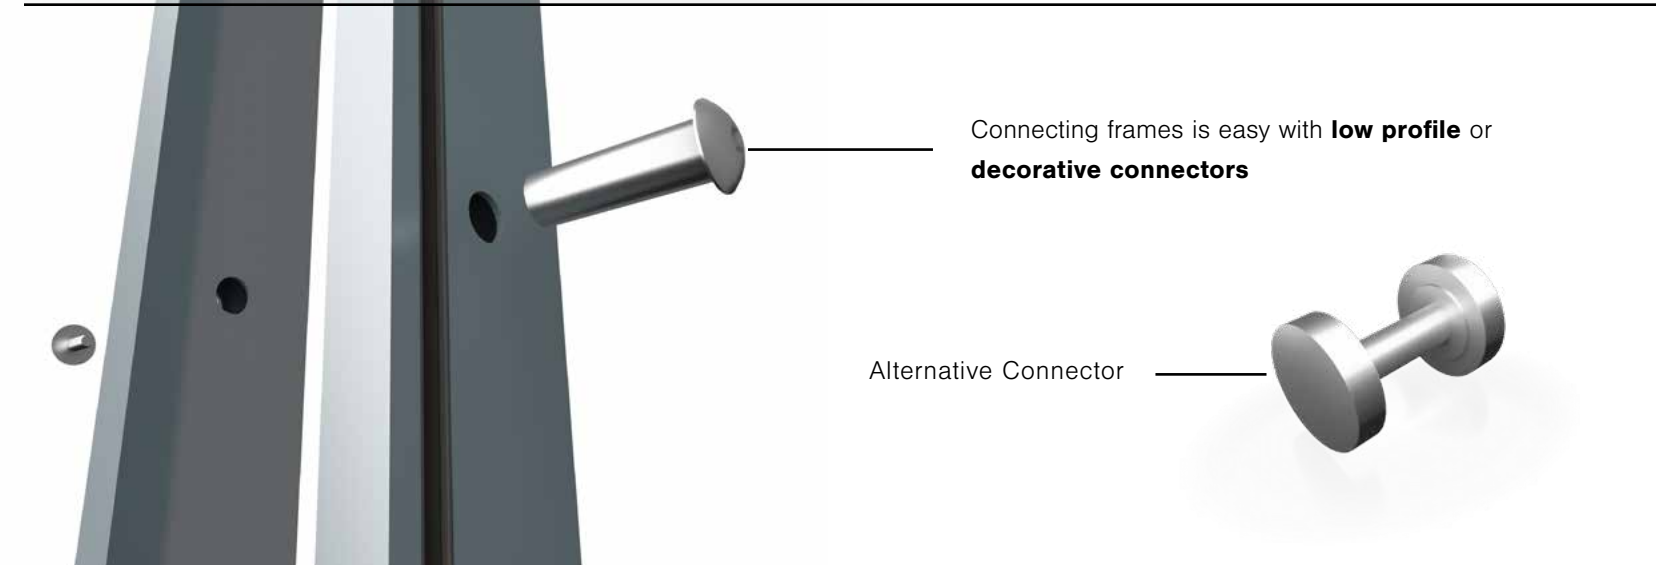

NEXUS Vue™

Elegant Frame Design that Lets in the Light

Use Nexus Vue with our standard Nexus frames to create openness to your structures. Vue frames are perfect for bringing light into conference rooms and offices.

Features

- Use as full frames, clerestory, or traditional windows
- Accepts 1/4" thick or 1/8" thick glass or acrylic
- Two types of hardware depending on desired aesthetic
- Seamlessly connects to standard Nexus frames
- Apply graphic treatments for semi-private look
- Powder coat to practically any color

How It Works

Nexus Vue seamlessly integrates with standard Nexus frames and attaches with compatible hardware. Standard Sizes match Nexus and custom Sizes are also available.

Options for **glass** or **acrylic** at 1/8" and 1/4" thicknesses